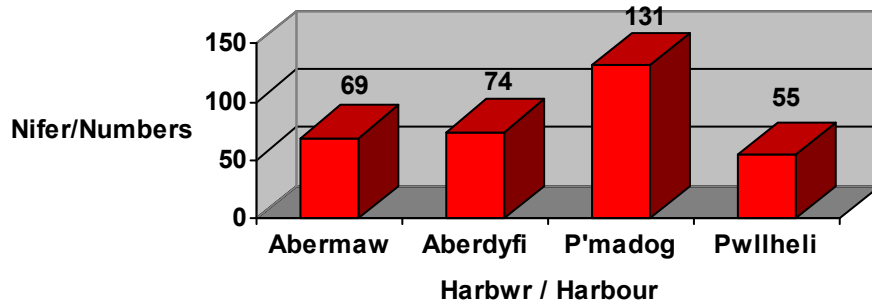

Darlun o ystadegau cychod ym mhob harbwr. Analysis of boat statistics at each harbour.

Nifer o Gychod / Number of Boats